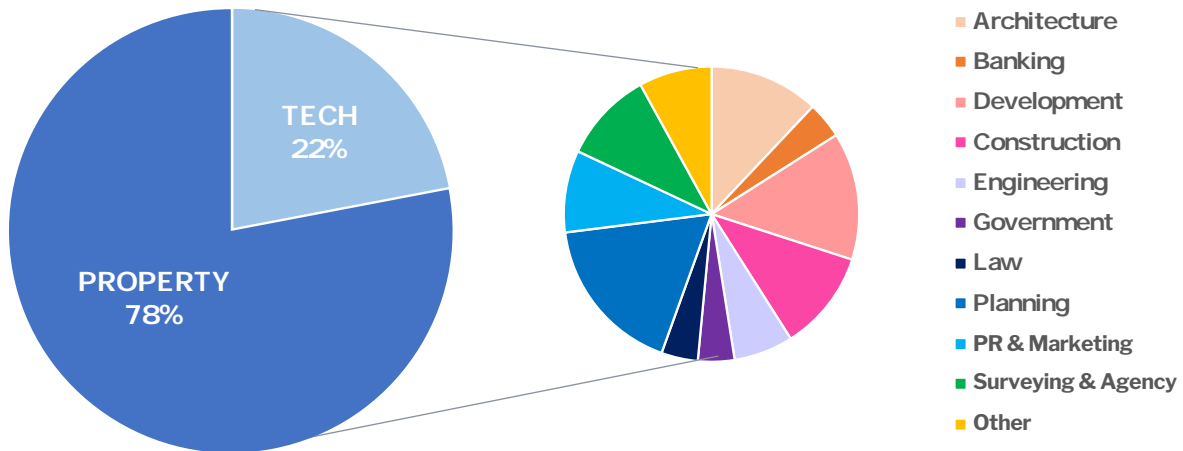

Place Tech.

SUMMER MEDIA PACK 2020

MARKET YOUR SERVICES AND GET AHEAD OF THE RECOVERY

Place Tech is a leading provider of digital marketing solutions for the construction and property sectors. Our services include social media management, search engine optimization, and targeted advertising campaigns. We help our clients reach their target audience and drive business growth. Our expertise in the construction and property sectors allows us to deliver tailored solutions that meet the unique needs of these industries. We are committed to providing exceptional service and results for our clients. Contact us today to learn more about our services and how we can help you succeed in the market.