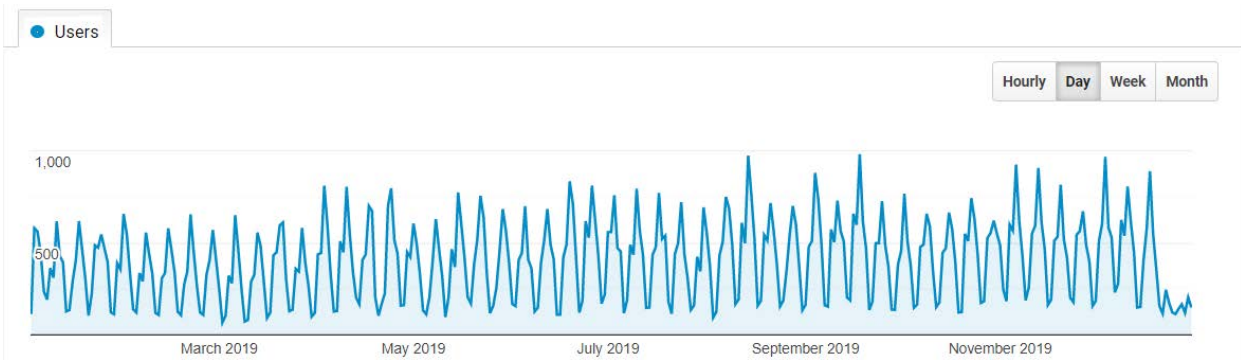

Place Tech.

SUMMER MEDIA PACK 2020

MARKET YOUR SERVICES AND GET AHEAD OF THE RECOVERY

Place Tech is a leading provider of digital marketing solutions for the construction and property sectors. Our services include social media management, search engine optimization, and targeted advertising campaigns. We help our clients reach their target audience and drive business growth. Our expertise in the construction and property sectors allows us to deliver tailored solutions that meet the unique needs of these industries. We are committed to providing exceptional service and results for our clients. Contact us today to learn more about our services and how we can help you succeed in the market.